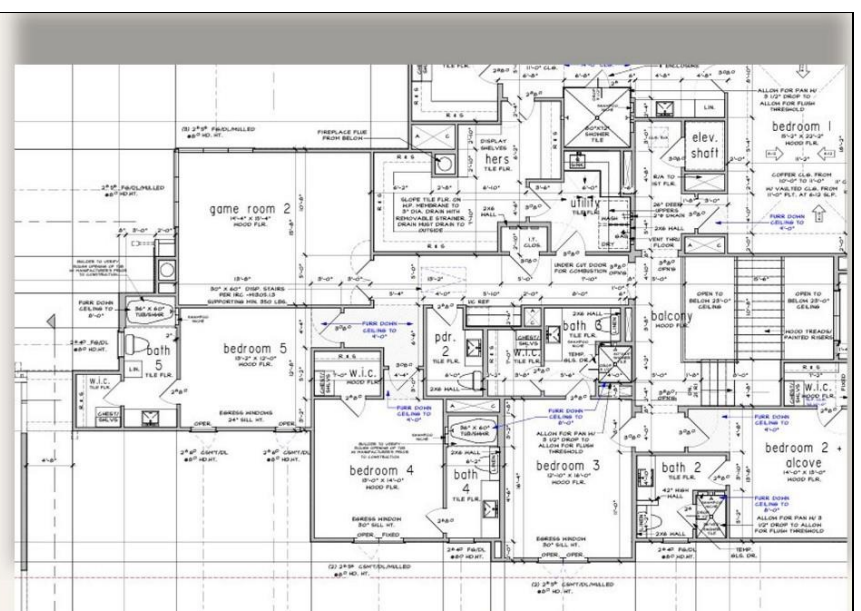

### SIGNATURE FEATURES

- Grand foyer with elevator shaft
- Veranda summer kitchen & fireplace
- Two game rooms — 1st & 2nd floor
- Study / home office — 1st floor
- 11-ft ceilings, first floor
- 2-car detached garage & breezeway
- Chef's kitchen & Flush Bar Island
- Primary suite: his & hers closets
- Wine room, tempered glass enclosure
- Pool-ready site (by others)
- 5 beds • 5 baths • 1 powder room
- Formal dining & 2-story great room

First Floor Plans

Second Floor Plans