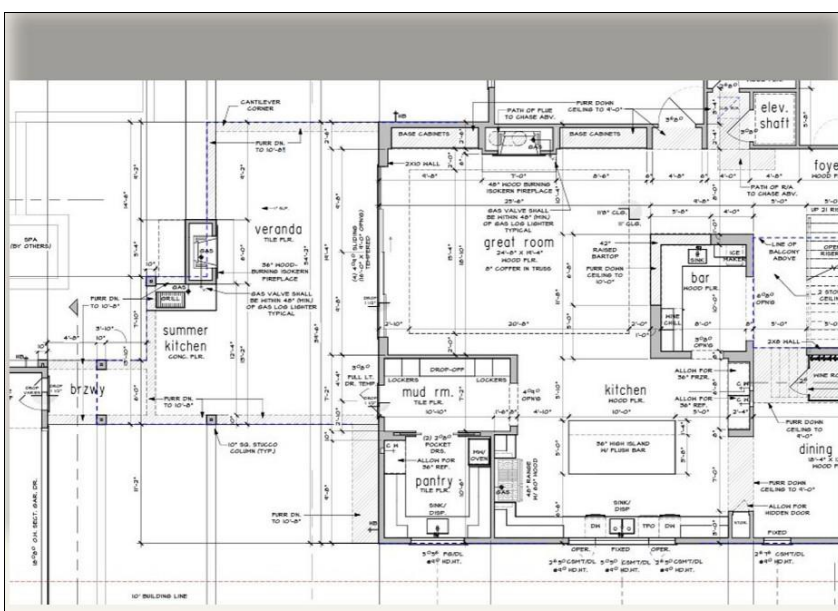

### SIGNATURE FEATURES

- Grand foyer with elevator shaft
- Veranda summer kitchen & fireplace
- Two game rooms — 1st & 2nd floor
- Study / home office — 1st floor
- 11-ft ceilings, first floor
- 2-car detached garage & breezeway
- Chef's kitchen & Flush Bar Island
- Primary suite: his & hers closets
- Wine room, tempered glass enclosure
- Pool-ready site (by others)
- 5 beds • 5 baths • 1 powder room
- Formal dining & 2-story great room

First Floor Plans

Second Floor Plans